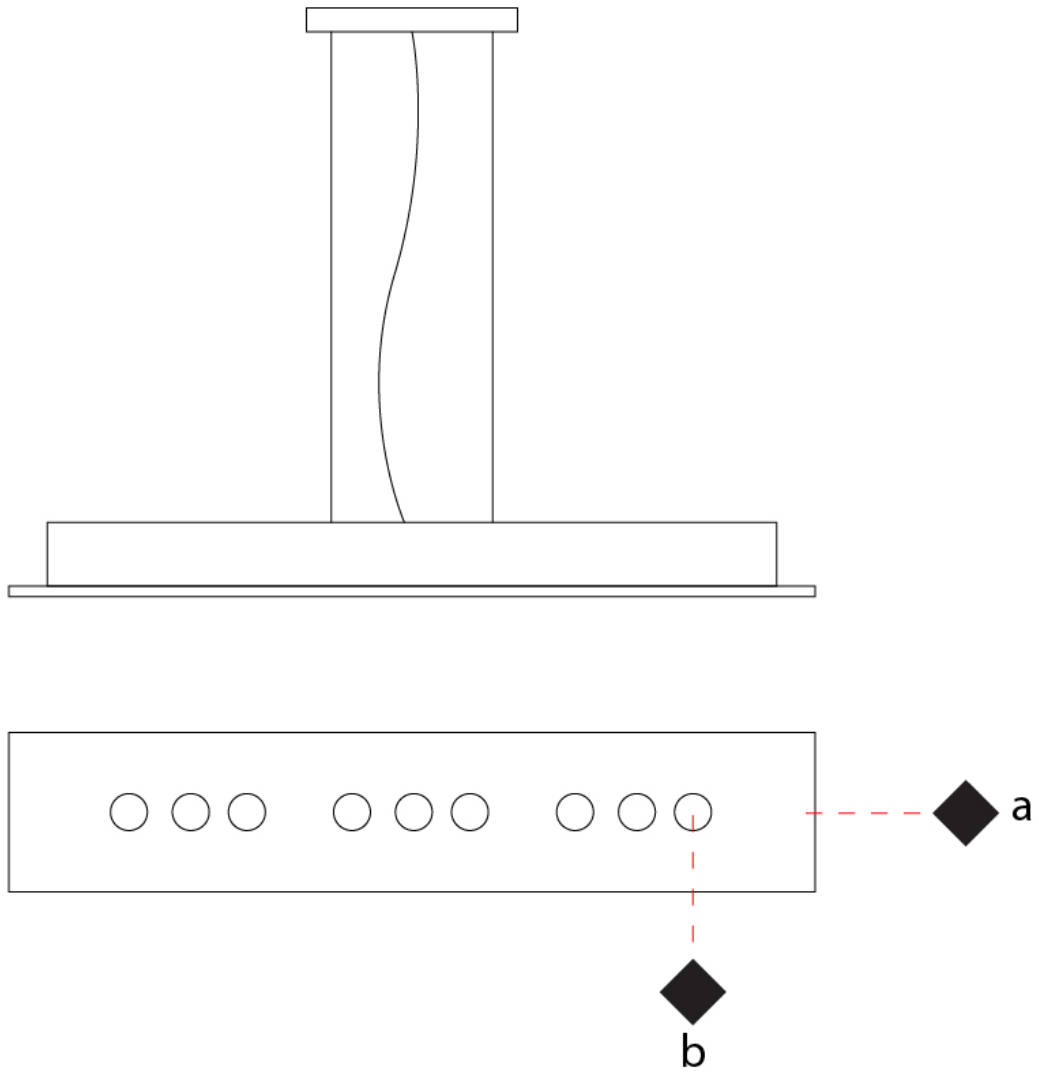

CONFORT RECTANGLE SUSPENSION

D41042-

PROJECT	_____
TYPE	_____
SPECIFIER	_____
QUANTITY	_____
DATE	_____

D