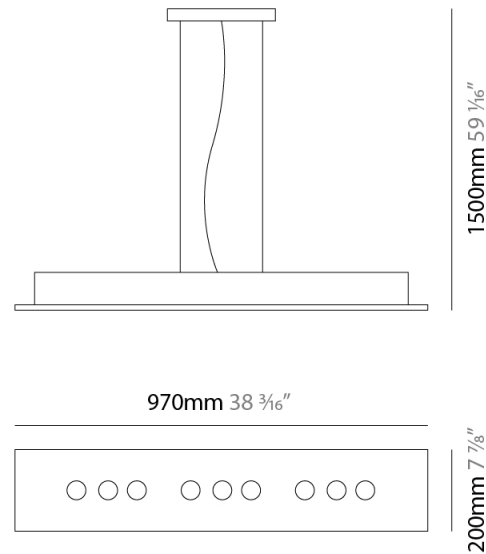

CONFORT RECTANGLE SUSPENSION

D41042-

base number   Finish
Options

PROJECT	_____
TYPE	_____
SPECIFIER	_____
QUANTITY	_____
DATE	_____

1. To build a product code in our configurator select the specify button on the base model # product page
2. To build a manual product code on this datasheet choose from the options listed below in blue font and add the suffix to the base model #

GENERAL

Series: Confort _____
Subseries: Confort Rectangle _____
Brand: Icone _____
Division: Design _____
Mounting Type: Suspension _____
Mounting Location: Ceiling _____
Subcategory: Pendant _____

PHYSICAL

Shape: Rectangle _____
Length (mm): 970 _____
Length (in): 38 3/16 _____
Width (mm): 200 _____
Width (in): 7 7/8 _____
Max. Overall Height (mm): 1500 _____
Max. Overall Height (in): 59 1/16 _____
Light Distribution: Direct / Indirect _____
Fixture Finish: WAM / WAN / WGF / WCL / WPW / BKA / BAN / BGL / BCL / BPW _____
Fixture Material: Aluminum _____

ELECTRICAL

Lamp Type: LED _____
Total Output Wattage (W): 60.5 _____
Dimming: Electronic Low Voltage Dimming _____
Input Voltage (V): 120Vac Direct Line _____

LED

Number of LEDs: 9+1 _____
Color Temperature (°K): 3000 _____
Nominal Lumen (lm): Dir 3150 / Ind 1700 _____
CRI: >90 CRI _____
Lamp Life (hrs): 50000 _____

OPTICAL

RATINGS AND CERTIFICATIONS

Certified By: Certified for North American Standards _____
IP rating: IP20 _____