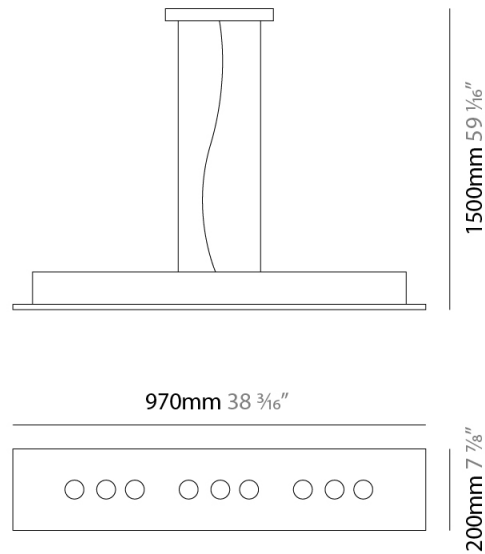

CONFORT RECTANGLE SUSPENSION

D41045-

base number Finish
Options

PROJECT
TYPE
SPECIFIER
QUANTITY
DATE

1. To build a product code in our configurator select the specify button on the base model # product page
2. To build a manual product code on this datasheet choose from the options listed below in blue font and add the suffix to the base model #

GENERAL

Series: Confort
Subseries: Confort Rectangle
Brand: Icone
Division: Design
Mounting Type: Suspension
Mounting Location: Ceiling
Subcategory: Pendant

PHYSICAL

Shape: Rectangle
Length (mm): 970
Length (in): 38 3/16
Width (mm): 200
Width (in): 7 7/8
Max. Overall Height (mm): 1500
Max. Overall Height (in): 59 1/16
Light Distribution: Direct / Indirect
Fixture Finish: WAM / WAN / WGF / WCL / WPW / BKA / BAN / BGL / BCL / BPW
Fixture Material: Aluminum

ELECTRICAL

Lamp Type: LED
Total Output Wattage (W): 40.5
Dimming: Electronic Low Voltage Dimming
Input Voltage (V): 120Vac Direct Line

LED

Number of LEDs: 8
Color Temperature (°K): 3000
Nominal Lumen (lm): 3150
CRI: >90 CRI
Lamp Life (hrs): 50000

OPTICAL

RATINGS AND CERTIFICATIONS

Certified By: Certified for North American Standards
IP rating: IP20